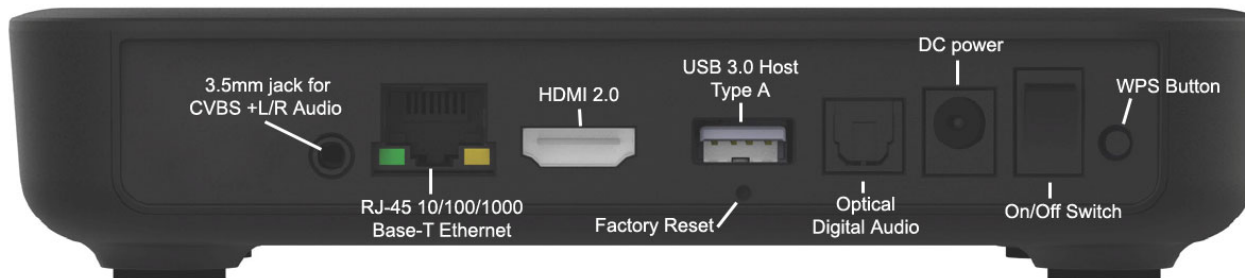

Amino ANDSTRM (eStream4K)